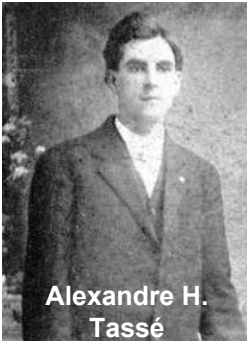

**Alexandre Hector
Tassé**
Born: 26 Nov 1889
Loc: Qué
Died:
Loc: